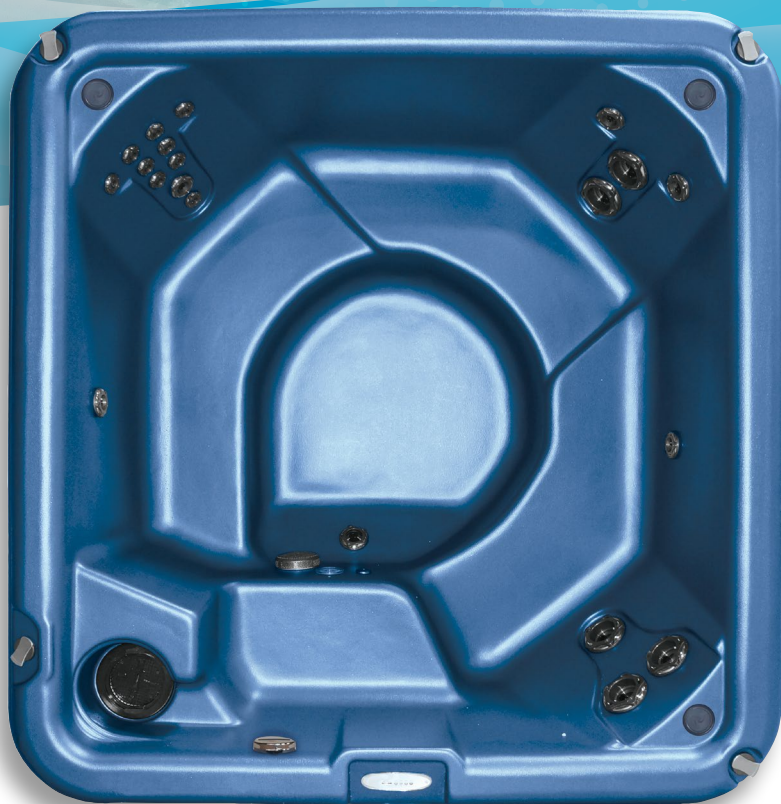

# C650LED

***Cove has a hot tub for everyone! The standard line of Cove Hot Tubs come with 4 KW heaters, Ozonator, and Deluxe LED light packages.***

Cove's 4 KW inline heater provides fast and convenient heating and recovery time for those cold climates, where enjoying your hot tub is the best way to spend time in the great outdoors.

The Deluxe LED light package includes outside cabinet lighting along with more vibrant inside LED lighting to set the mood for relaxing and the relief of stress by the use of chromo therapy. Square sided models include an adjustable LED waterfall to help enhance your relaxation time.

The standard Corona Discharge Ozonator provides peace of mind and a reduction of hot tub sanitizers by approximately 40% over the life of the hot tub.

80" W x 82" L x 35" H

Scone Lighting

Jet Lighting

Cup Holders

Footwell/Side Wall Light

Waterfall